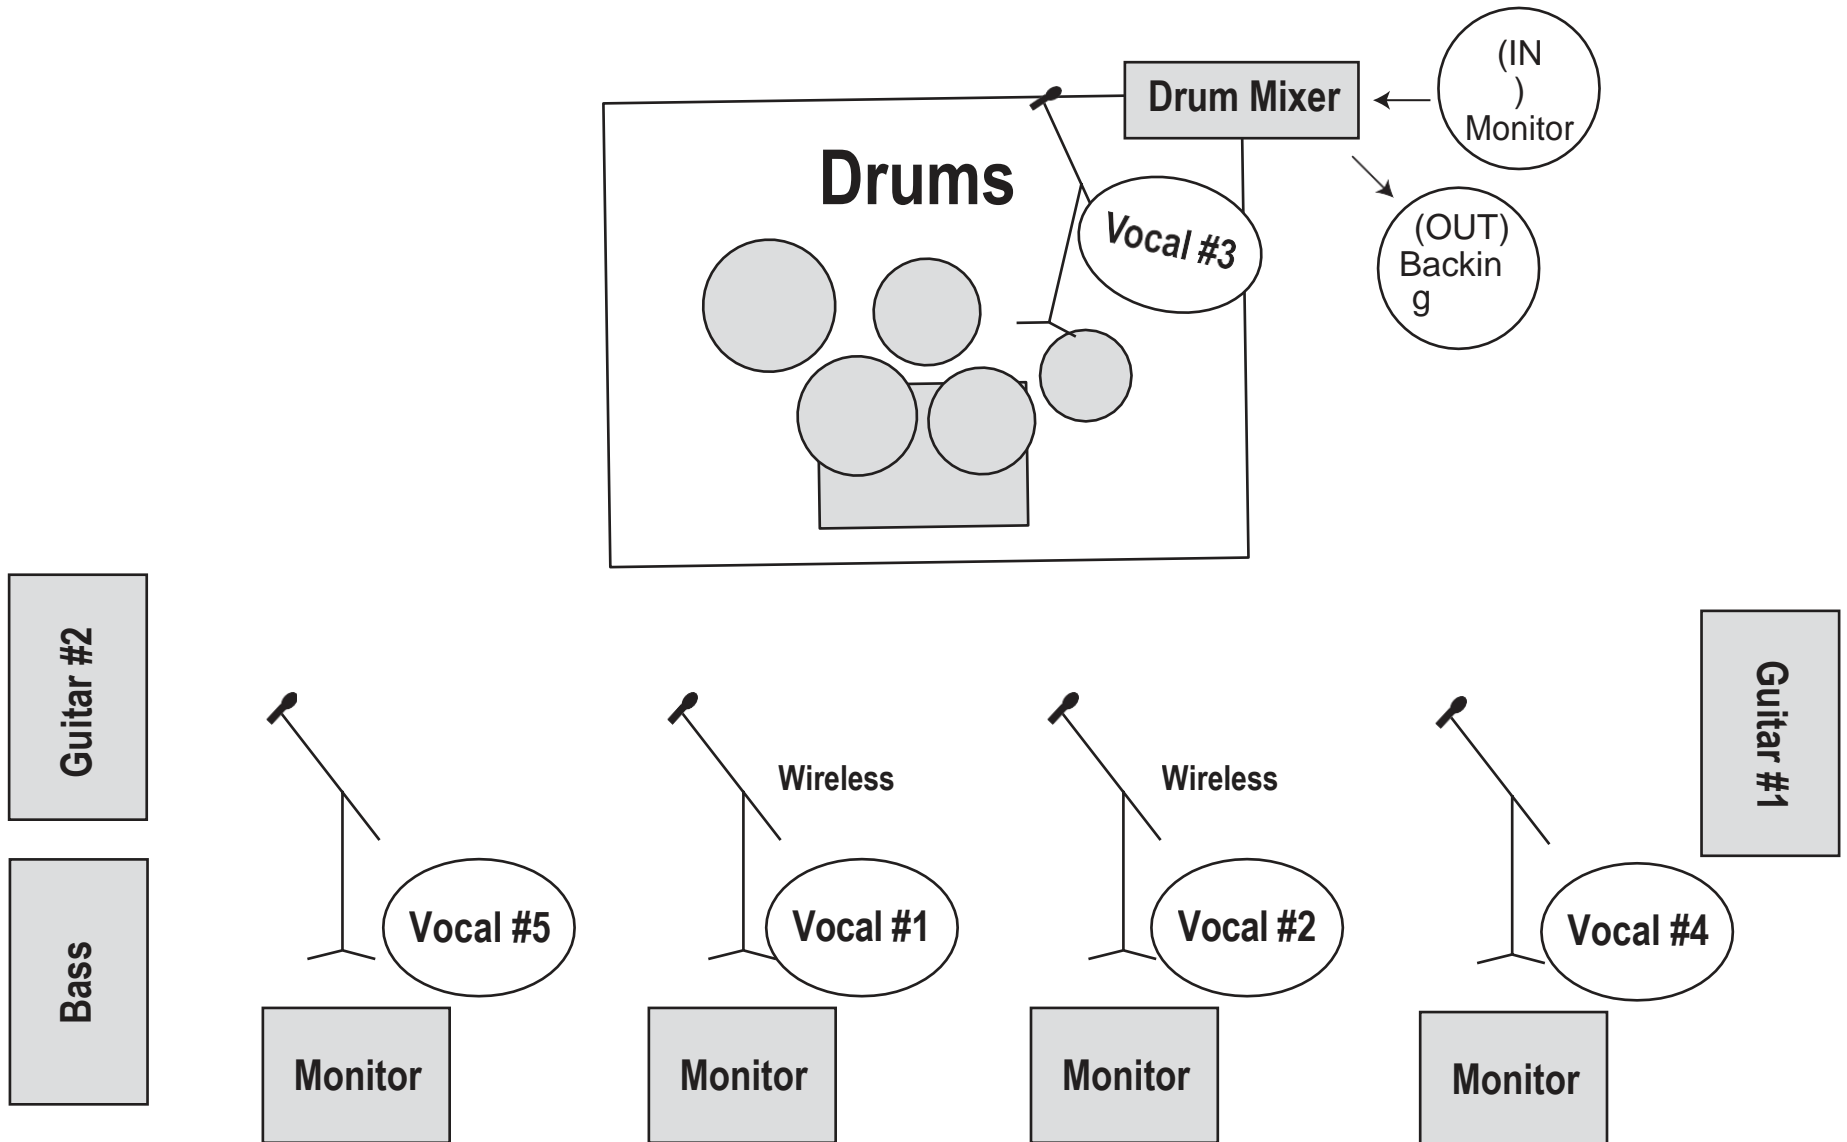

Stage Plot

# TIME MACHINE

Stage Plot

# TIME MACHINE

## Input List

- 1) Kick Drum
- 2) Snare Drum
- 3) Tom 1
- 4) Tom 2
- 5) Tom 3
- 6) Floor Tom 1
- 7) Floor Tom 2
- 8) Hi-Hat
- 9) Ride Cymbal
- 10) Overhead Mic
- 11) Overhead Mic
- 12) Backing Tracks
- 13) Bass
- 14) Guitar 2
- 15) Guitar 1
- 16) Vocal 1 (Jay)
- 17) Vocal 2 (Leisha)
- 18) Vocal 3 (Kevin – Guitar)
- 19) Vocal 4 (Ivan – Bass)